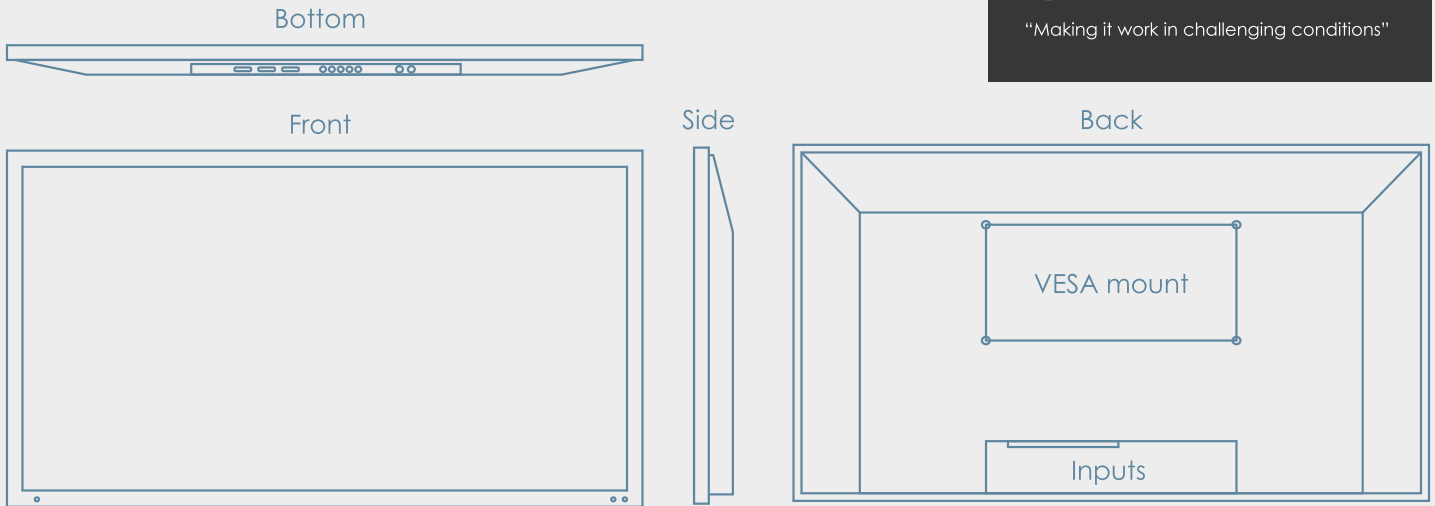

TECHNICAL SPECIFICATION

PV43LHB

Max resolution	1920x1080
Aspect ratio	16:9
Contrast ratio	5000:1
Brightness	700cd/m2
Viewing angle	178 degree /178 degree (H/V)
Frame material	Brushed aluminium
Colour	Silver
Max power consumption	≤120W
Power input range	AC 90 – 240V
TV systems	PAL B/G/SECAM/NTSC (optional)
Signal input	Analog DVB-T/T2/S/S2/C
Audio system	D/K,B/G,I,M
Multilanguage OSD	Yes
VGA	1PC
Mini AV	1Group
Mini YPbPr	1Group

HDMI	2PCS
RF	1PC
PC Audio	1PC
USB	1PC
Audio out	3.5mm line out
Built-in amplifier	(15W+15W output)
Waterproof remote control	1PC
VESA standard	200x200mm
VESA screw	4PCS
Cable box	Yes
Operating temperature	-20 to 60 degrees
Humidity	90%
Dimensions	970 x 580 x 56mm
Depth including inputs	56+13 = 69mm

PV43LHB-232

As above with the addition of RS232 & IR