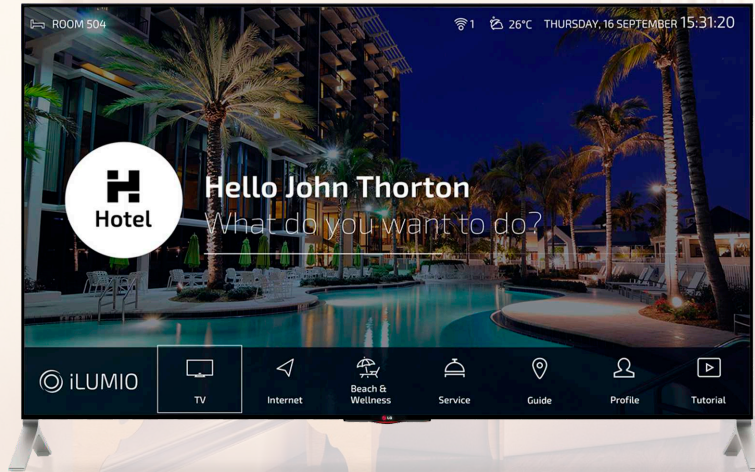

iLumio TV, based on STB is an advanced multimedia entertainment centre as well as a source of information for hotel Guests.

iLumio TV webOS, dedicated to Web OS 3.0 LG TVs does not require the installation of an external STB. It provides a high video quality and acts as a multimedia, entertainment and information centre.

www.ilumioapp.com

iLumio TV

State-of-the-art interactive hotel TV

The Internet, videos-on-demand, HD TV - iLumio TV incorporates all of these options, making the hotel stay enjoyable for your Guests. Being the vital part of iLumio TV, Set-Top-Box is an electronic device connected to the TV acting as a multimedia, entertainment and information centre. It allows the Guests to interact with the hotel. The system is based on the IPTV technology and is therefore dedicated to all hotels with the IP solutions in every room.