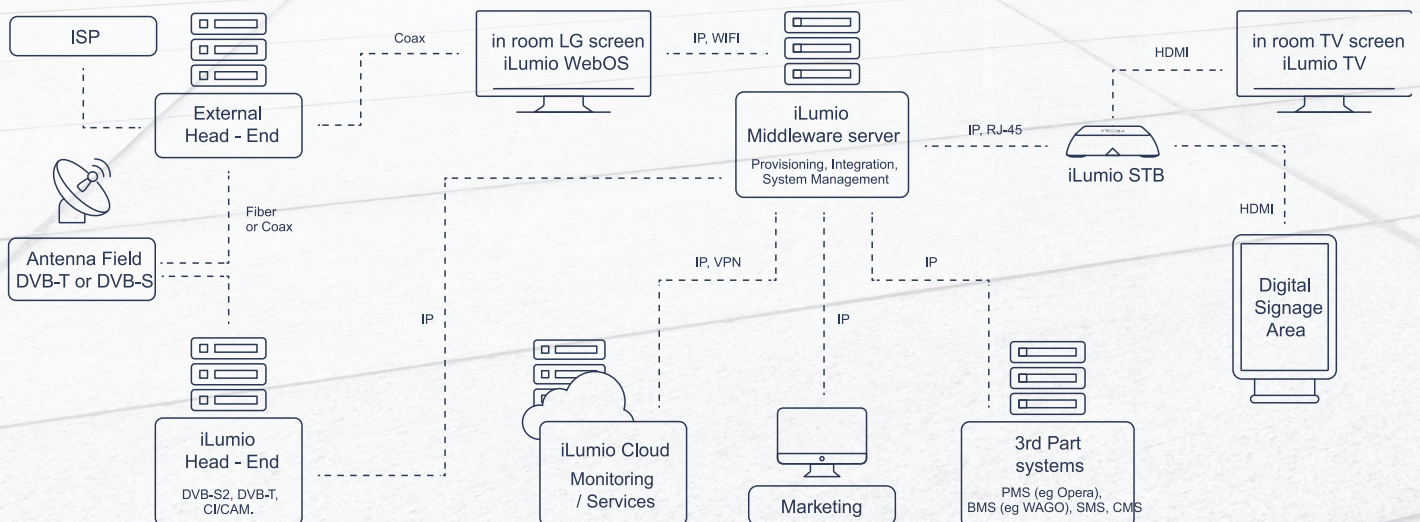

iLumio TV CMS

Easy-to-use managing panel

Intuitive and efficient tool for managing the hotel TV system and the marketing content displayed on TV screens in hotel rooms. The system allows for the surveillance of all TVs, providing reports and analysis of system applications. Features a convenient and easy-to-use module for entering the marketing content, while marketing automation functions allow for implementing a customised marketing campaign for a given Guest.

Architecture

iLumio TV in a hotel IT architecture

References

iLumio provides entertainment for more than 10 000 rooms

PURO

ARŁAMÓW
HOTEL
★★★★

ZDROJOWA
INVEST®

REZYDENCJA
Nasadowy Dworek
★★★★★