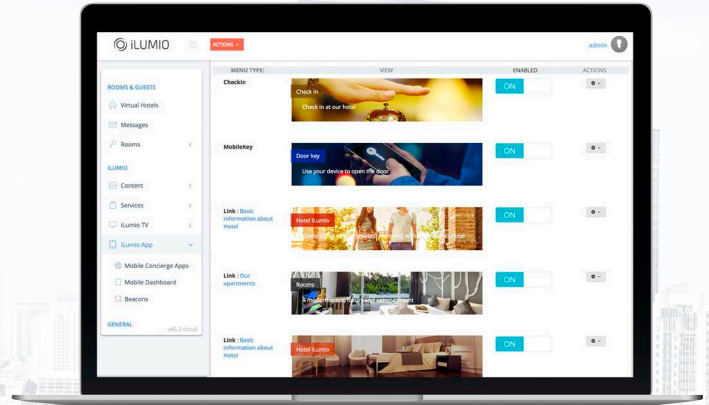

iLumio TV CMS

Easy-to-use managing panel

Intuitive and efficient tool for managing the hotel TV system and the marketing content displayed on TV screens in hotel rooms. The system allows for the surveillance of all TVs, providing reports and analysis of system applications. Features a convenient and easy-to-use module for entering the marketing content, while marketing automation functions allow for implementing a customised marketing campaign for a given Guest.