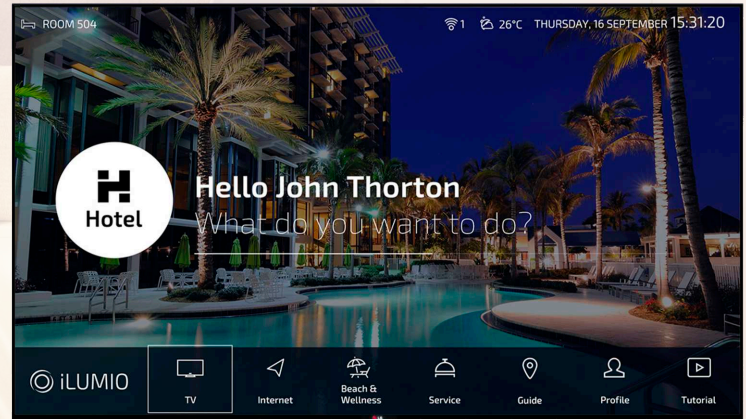

iLumio TV WebOS

Hotel TV in the Cloud

iLumio TV webOS is a system acting as a multimedia and digital entertainment centre for a hotel Guest. Created especially for selected LG TV models with the webOS system– versions 3.0 and up.

Does not require the installation of any additional external STB. Optional channel sources including: IPTV network or TV channels delivered via the coaxial cable.

This product is recommended for hotels seeking for a fully interactive TV system without the an external Set-Top-Box.

Opting for this solution brings numerous advantages, including quick and easy installation, access to the most useful functions of the hotel TV system like:

- { the highest quality TV channels
- { informative sites about the hotel, integrated with the PMS system
- { the Internet browser, TV games and applications, TV as a mobile screen
- { successful marketing (automation campaigns)