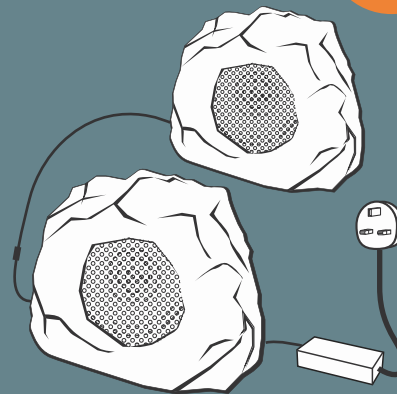

WHATS IN THE BOX

Every thing you need is in the box, simply connect your speakers to mains power, position them accordingly, pair any phone or tablet via Bluetooth and stream your music.

SINGLE GARDEN SPEAKER

- 1x Rock speaker with built in Amplifier and Bluetooth
- 5M of low voltage power cable
- Outdoor transformer with plug

Product code - 01620

IDEAL FOR SEATING AREAS

PAIR OF GARDEN SPEAKERS

- 1x Rock speaker with built in Amplifier and Bluetooth
- 1x Passive Rock Speaker
- 10M outdoor speaker cable
- Weather-proof cable connectors
- 5M of low voltage power cable
- Outdoor transformer with plug

Product code - 01622

IDEAL FOR LARGER GARDENS

EXTENSION CABLES FOR THE PERFECT SPEAKER PLACEMENT

- 10M Speaker cable extension lead with connectors - 01643
- 5M Low voltage power extension lead with connectors - 01640

PLACE IT. PLUG IT. ROCK IT.™

CEDIA
MEMBER

FEATURES INCLUDE:

- All-in-one solution - Amplifier & Bluetooth all built in, just plug in and rock out
- Powered using an outdoor plug socket
- High quality audio with pin sharp clarity
- Stream music from any Bluetooth device
- IP68 outdoor transformer unit
- Weather-proof IP56 fibreglass housing
- Works in -20°C to 85°C temperatures
- Pairs up to any Bluetooth enabled device
- Discreet rock design
- Easy installation and setup
- 5M Low voltage cable in box
- 10M extension cables available for flexible positioning
- Rock size: 320x320x270mm
- Rock Weight: 6.8Kg