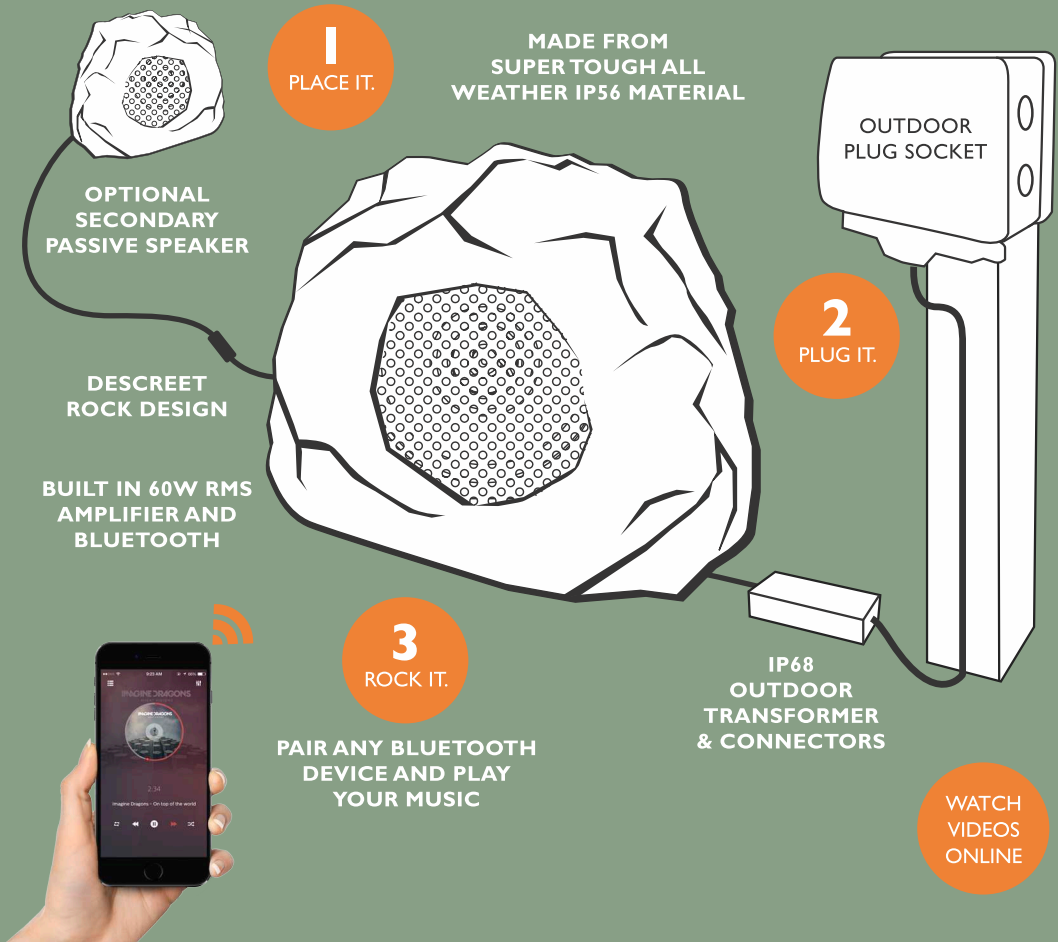

WHATS IN THE BOX

Every thing you need is in the box, simply connect your speakers to mains power, position them accordingly, pair any phone or tablet via Bluetooth and stream your music.

SINGLE GARDEN SPEAKER

PLUG & PLAY

ALL-IN-ONE BLUETOOTH GARDEN SPEAKER

PLACE IT. PLUG IT. ROCK IT.

ALL IN ONE SOLUTION

PLUG IT, SYNC IT, PLAY IT, SIMPLE AUDIO SOLUTION

SEAMLESS DESIGN

ROCK SHAPED DESIGN BLENDS PERFECTLY WITH YOUR GARDEN

CONNECT VIA BLUETOOTH

NO APPS REQUIRED. JUST SYNC AND PLAY YOUR OWN MUSIC

PIN SHARP CLARITY

STREAM YOUR MUSIC WITH SUPERB SOUND QUALITY

ALL-IN-ONE BLUETOOTH GARDEN SPEAKER

This unique rock speaker is perfect for entertaining outdoors. Combining high quality audio with exceptional design, this is the must have outdoor speaker solution for the summer. Just power up, connect your device, and let the good times rock.

PLACE IT. PLUG IT. ROCK IT.™

CEDIA
MEMBER

FEATURES INCLUDE:

- All-in-one solution - Amplifier & Bluetooth all built in, just plug in and rock out
- Powered using an outdoor plug socket
- High quality audio with pin sharp clarity
- Stream music from any Bluetooth device
- IP68 outdoor transformer unit
- Weather-proof IP56 fibreglass housing
- Works in -20°C to 85°C temperatures
- Pairs up to any Bluetooth enabled device
- Discreet rock design
- Easy installation and setup
- 5M Low voltage cable in box
- 10M extension cables available for flexible positioning
- Rock size: 320x320x270mm
- Rock Weight: 6.8Kg