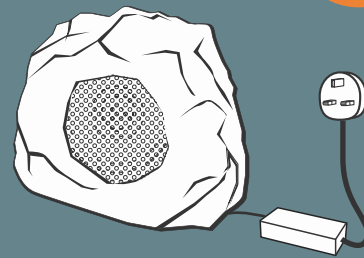

WHATS IN THE BOX

Every thing you need is in the box, simply connect your speakers to mains power, position them accordingly, pair any phone or tablet via Bluetooth and stream your music.

SINGLE GARDEN SPEAKER

- 1x Rock speaker with built in Amplifier and Bluetooth
- 5M of low voltage power cable
- Outdoor transformer with plug

Product code - 01620

IDEAL FOR SEATING AREAS

PAIR OF GARDEN SPEAKERS

- 1x Rock speaker with built in Amplifier and Bluetooth
- 1x Passive Rock Speaker
- 10M outdoor speaker cable
- Weather-proof cable connectors
- 5M of low voltage power cable
- Outdoor transformer with plug

Product code - 01622

IDEAL FOR LARGER GARDENS

EXTENSION CABLES FOR THE PERFECT SPEAKER PLACEMENT

- 10M Speaker cable extension lead with connectors - 01643
- 5M Low voltage power extension lead with connectors - 01640

PLACE IT. PLUG IT. ROCK IT.™

CEDIA
MEMBER

FEATURES INCLUDE:

- All-in-one solution - Amplifier & Bluetooth all built in, just plug in and rock out
- Powered using an outdoor plug socket
- High quality audio with pin sharp clarity
- Stream music from any Bluetooth device
- IP68 outdoor transformer unit
- Weather-proof IP56 fibreglass housing
- Works in -20°C to 85°C temperatures
- Pairs up to any Bluetooth enabled device
- Discreet rock design
- Easy installation and setup
- 5M Low voltage cable in box
- 10M extension cables available for flexible positioning
- Rock size: 320x320x270mm
- Rock Weight: 6.8Kg