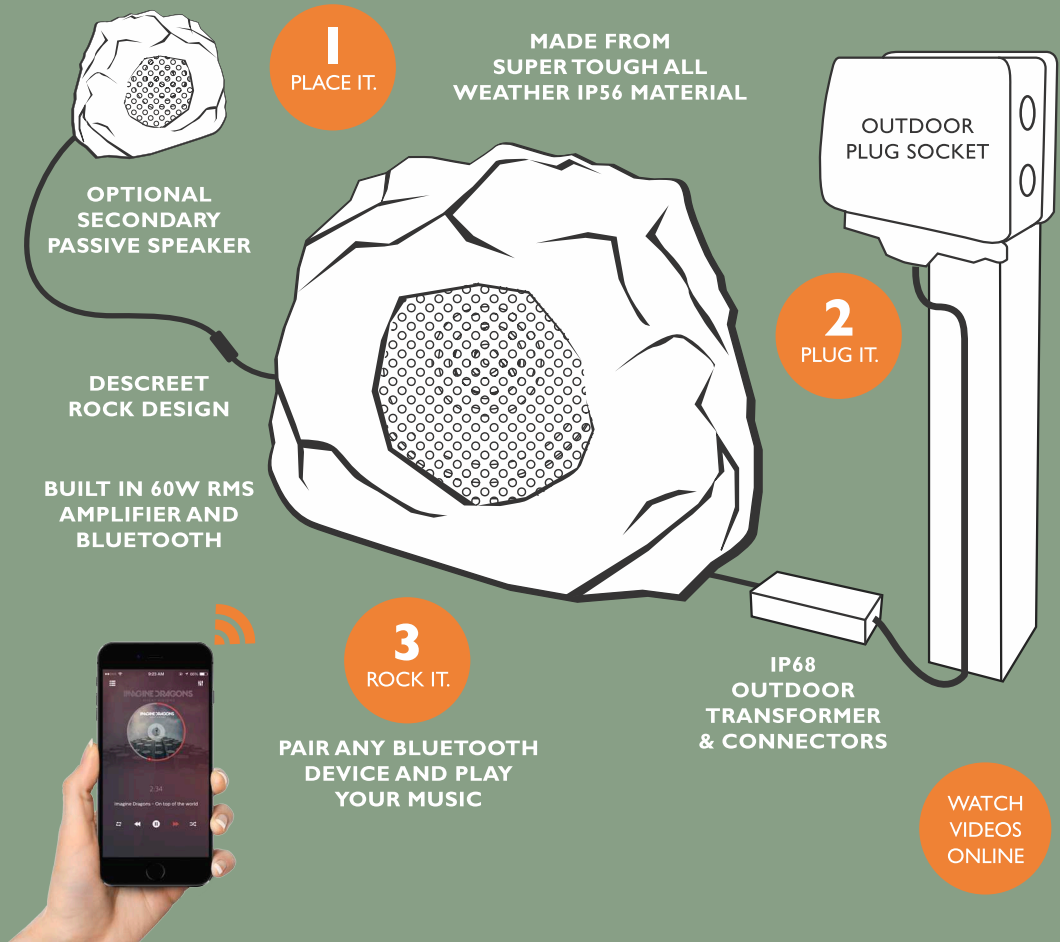

WHATS IN THE BOX

Every thing you need is in the box, simply connect your speakers to mains power, position them accordingly, pair any phone or tablet via Bluetooth and stream your music.

SINGLE GARDEN SPEAKER

PLUG & PLAY

ALL-IN-ONE BLUETOOTH GARDEN SPEAKER

PLACE IT. PLUG IT. ROCK IT.

ALL IN ONE SOLUTION

PLUG IT, SYNC IT, PLAY IT, SIMPLE AUDIO SOLUTION

SEAMLESS DESIGN

ROCK SHAPED DESIGN BLENDS PERFECTLY WITH YOUR GARDEN

CONNECT VIA BLUETOOTH

NO APPS REQUIRED. JUST SYNC AND PLAY YOUR OWN MUSIC

PIN SHARP CLARITY

STREAM YOUR MUSIC WITH SUPERB SOUND QUALITY

ALL-IN-ONE BLUETOOTH GARDEN SPEAKER

This unique rock speaker is perfect for entertaining outdoors. Combining high quality audio with exceptional design, this is the must have outdoor speaker solution for the summer. Just power up, connect your device, and let the good times rock.

PLACE IT. PLUG IT. ROCK IT.™

CEDIA
MEMBER

FEATURES INCLUDE:

- All-in-one solution - Amplifier & Bluetooth all built in, just plug in and rock out
- Powered using an outdoor plug socket
- High quality audio with pin sharp clarity
- Stream music from any Bluetooth device
- IP68 outdoor transformer unit
- Weather-proof IP56 fibreglass housing
- Works in -20°C to 85°C temperatures
- Pairs up to any Bluetooth enabled device
- Discreet rock design
- Easy installation and setup
- 5M Low voltage cable in box
- 10M extension cables available for flexible positioning
- Rock size: 320x320x270mm
- Rock Weight: 6.8Kg