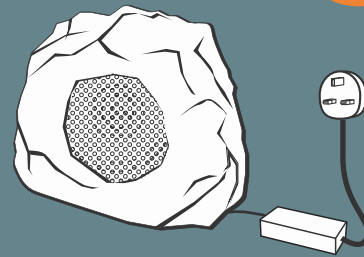

WHATS IN THE BOX

Every thing you need is in the box, simply connect your speakers to mains power, position them accordingly, pair any phone or tablet via Bluetooth and stream your music.

SINGLE GARDEN SPEAKER

- 1x Rock speaker with built in Amplifier and Bluetooth
- 5M of low voltage power cable
- Outdoor transformer with plug

Product code - 01620

IDEAL FOR SEATING AREAS

PAIR OF GARDEN SPEAKERS

- 1x Rock speaker with built in Amplifier and Bluetooth
- 1x Passive Rock Speaker
- 10M outdoor speaker cable
- Weather-proof cable connectors
- 5M of low voltage power cable
- Outdoor transformer with plug

PLACE IT. PLUG IT. ROCK IT.™

CEDIA
MEMBER

FEATURES INCLUDE:

- All-in-one solution - Amplifier & Bluetooth all built in, just plug in and rock out
- Powered using an outdoor plug socket
- High quality audio with pin sharp clarity
- Stream music from any Bluetooth device
- IP68 outdoor transformer unit
- Weather-proof IP56 fibreglass housing
- Works in -20°C to 85°C temperatures
- Pairs up to any Bluetooth enabled device
- Discreet rock design
- Easy installation and setup
- 5M Low voltage cable in box
- 10M extension cables available for flexible positioning
- Rock size: 320x320x270mm
- Rock Weight: 6.8Kg