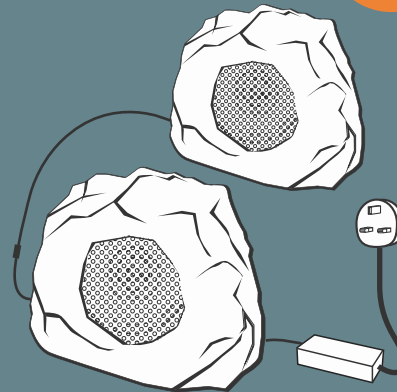

WHATS IN THE BOX

Every thing you need is in the box, simply connect your speakers to mains power, position them accordingly, pair any phone or tablet via Bluetooth and stream your music.

SINGLE GARDEN SPEAKER

- 1x Rock speaker with built in Amplifier and Bluetooth
- 5M of low voltage power cable
- Outdoor transformer with plug

Product code - 01620

IDEAL FOR SEATING AREAS

PAIR OF GARDEN SPEAKERS

- 1x Rock speaker with built in Amplifier and Bluetooth
- 1x Passive Rock Speaker
- 10M outdoor speaker cable
- Weather-proof cable connectors
- 5M of low voltage power cable
- Outdoor transformer with plug

Product code - 01622

IDEAL FOR LARGER GARDENS

EXTENSION CABLES FOR THE PERFECT SPEAKER PLACEMENT

- 10M Speaker cable extension lead with connectors - 01643
- 5M Low voltage power extension lead with connectors - 01640

PLACE IT. PLUG IT. ROCK IT.™

CEDIA
MEMBER

FEATURES INCLUDE:

- All-in-one solution - Amplifier & Bluetooth all built in, just plug in and rock out
- Powered using an outdoor plug socket
- High quality audio with pin sharp clarity
- Stream music from any Bluetooth device
- IP68 outdoor transformer unit
- Weather-proof IP56 fibreglass housing
- Works in -20°C to 85°C temperatures
- Pairs up to any Bluetooth enabled device
- Discreet rock design
- Easy installation and setup
- 5M Low voltage cable in box
- 10M extension cables available for flexible positioning
- Rock size: 320x320x270mm
- Rock Weight: 6.8Kg