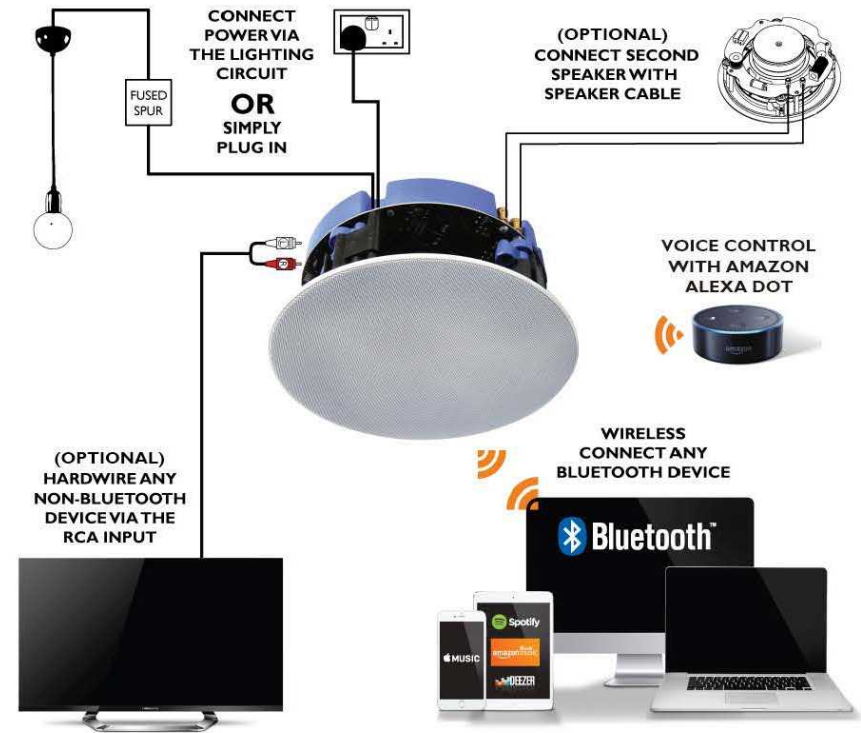

LITHEAUDIO

ALL-IN-ONE BLUETOOTH CEILING SPEAKERS

Seamlessly integrate audio in to any room with our innovative Lithe Audio Wireless Bluetooth Ceiling Speaker. Designed to enable high quality audio streaming from any Bluetooth-enabled device, this ceiling speaker combines amplifier, receivers and audio in a single, compact and easy to install unit.

ALL IN ONE SOLUTION SIMPLY

POWER IT. SYNC IT. PLAY IT.™

CEDIA
MEMBER

STANDARD & IP44 RATED BATHROOM MODELS AVAILABLE

FEATURES INCLUDE:

- All-in-one solution - Amplifier & Bluetooth all built in, just add power
- Any electrician can install in 30 minutes
- Power via the lighting circuit or simply plug in
- No speaker cables in the walls
- Bathroom IP44 model available
- Stereo or Mono selector
- High quality audio with pin sharp clarity
- Amazon Echo compatible for voice control

OUT AND PAN MOTORISED TV MOUNT

- With flexible viewing angles, this TV mount extends 30cm from the wall and can swivel/pan right or left 30° with the touch of a remote
- Holds up to 60inch flat and curved TV's
- Perfect for lounges, bedrooms where you may have more than one viewing position to set up, or have the TV positioned above or by a fireplace.

FLIP DOWN MOTORISED CEILING TV MOUNT

- The flip down mount will mount to the ceiling and flip down 75°, saving space and giving enhanced viewing flexibility
- Holds up to 55inch TV's, with wide range of VESA standards catered for
- Ability to use this with any TV remote
- Perfect for sloped ceilings and bedrooms.